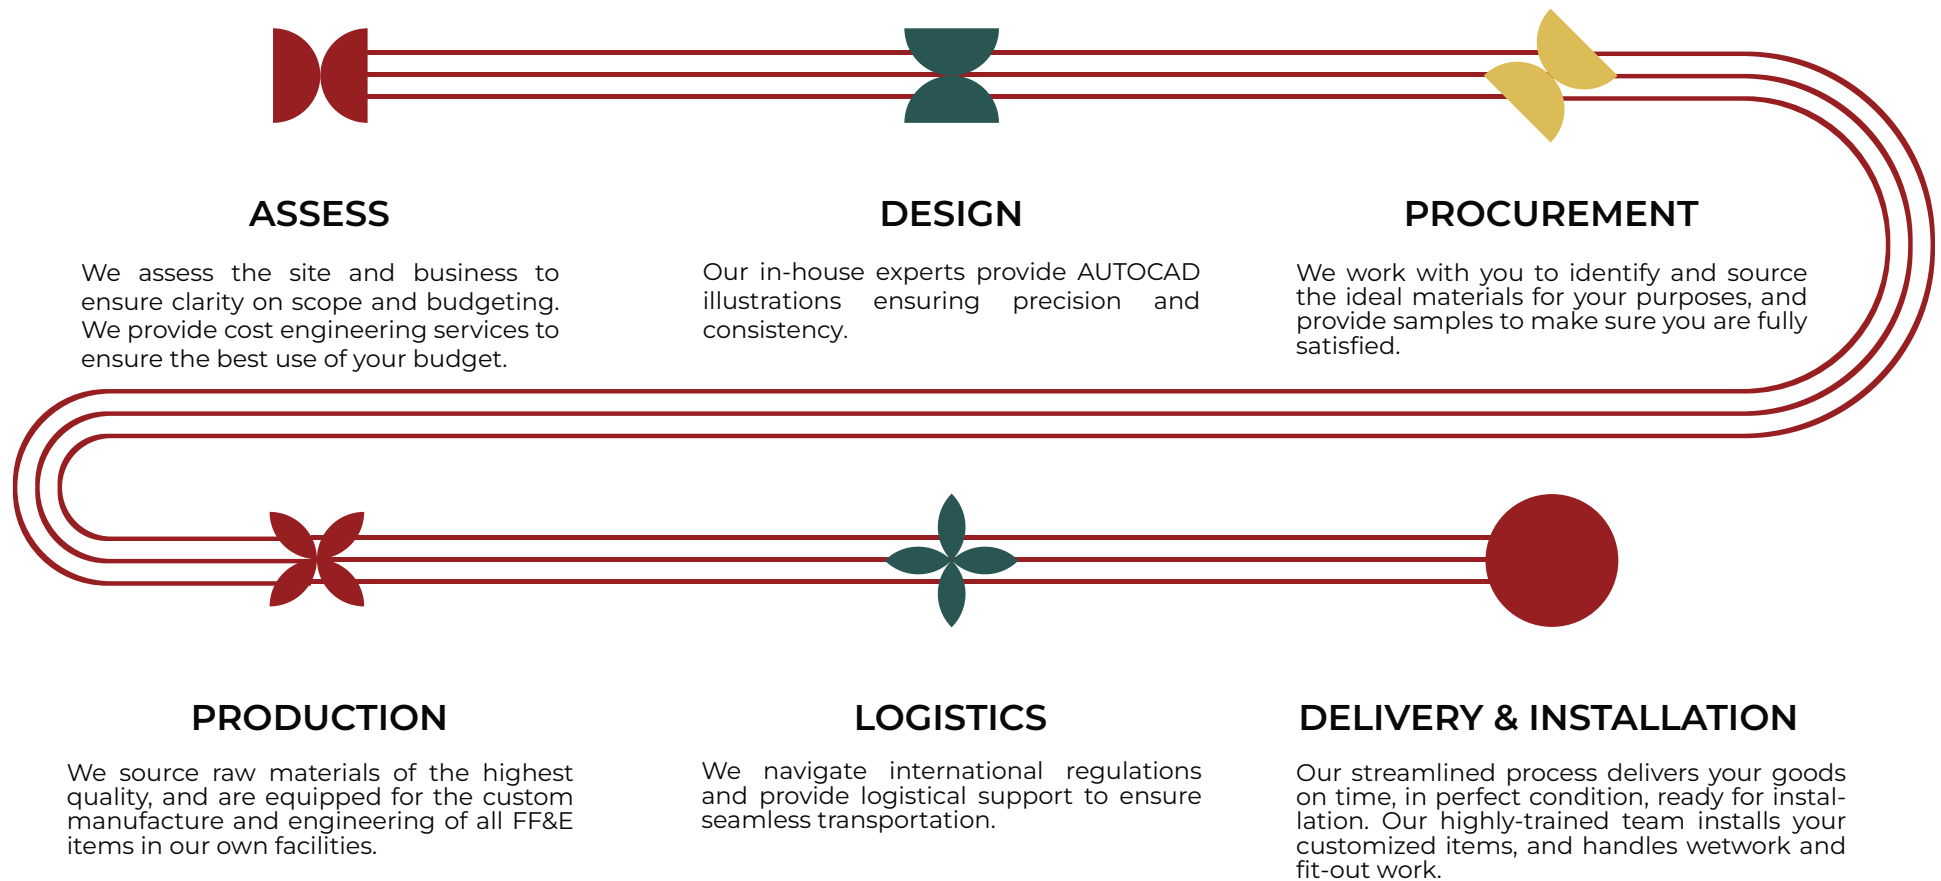

Our Process

It's all in the details.