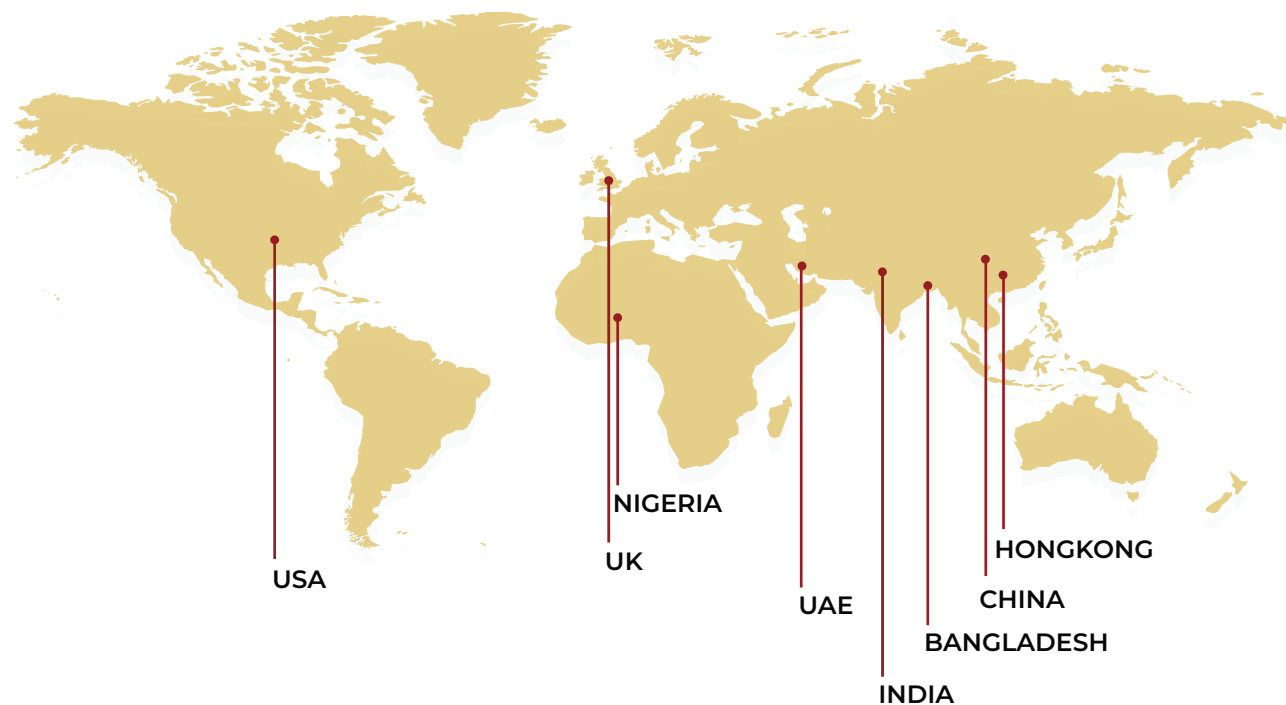

Quality Delivered. Worldwide.

MEMBER

Dubai Chamber of Commerce

MEMBER

Asian American Hotel
Owners Association

MEMBER

China National
Furniture Association